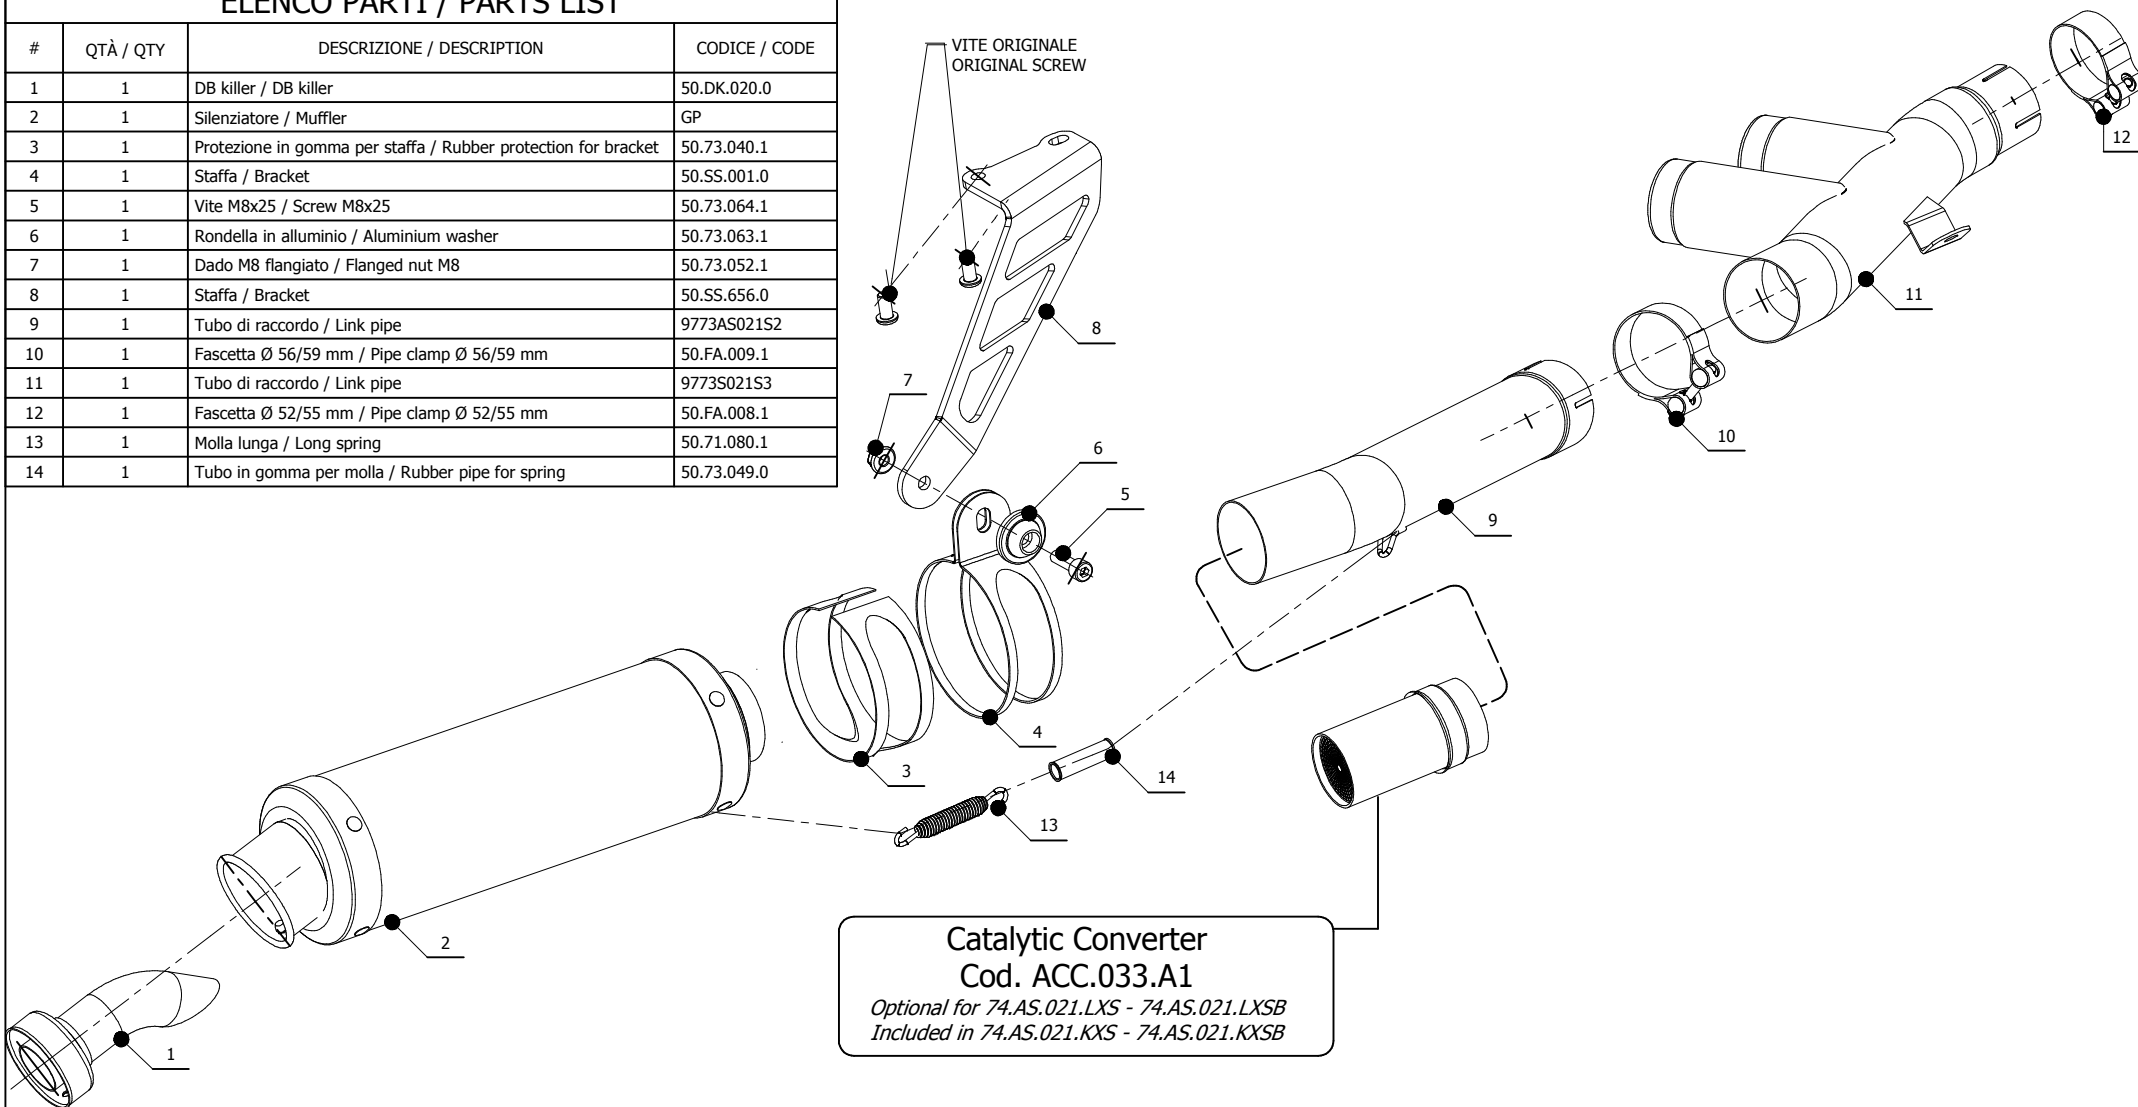

ELENCO PARTI / PARTS LIST

#	QTÀ / QTY	DESCRIZIONE / DESCRIPTION	CODICE / CODE
1	1	DB killer / DB killer	50.DK.020.0
2	1	Silenziatore / Muffler	GP
3	1	Protezione in gomma per staffa / Rubber protection for bracket	50.73.040.1
4	1	Staffa / Bracket	50.SS.001.0
5	1	Vite M8x25 / Screw M8x25	50.73.064.1
6	1	Rondella in alluminio / Aluminium washer	50.73.063.1
7	1	Dado M8 flangiato / Flanged nut M8	50.73.052.1
8	1	Staffa / Bracket	50.SS.656.0
9	1	Tubo di raccordo / Link pipe	9773AS021S2
10	1	Fascetta Ø 56/59 mm / Pipe clamp Ø 56/59 mm	50.FA.009.1
11	1	Tubo di raccordo / Link pipe	9773S021S3
12	1	Fascetta Ø 52/55 mm / Pipe clamp Ø 52/55 mm	50.FA.008.1
13	1	Molla lunga / Long spring	50.71.080.1
14	1	Tubo in gomma per molla / Rubber pipe for spring	50.73.049.0

Catalytic Converter
Cod. ACC.033.A1
Optional for 74.AS.021.LXS - 74.AS.021.LXSB
Included in 74.AS.021.KXS - 74.AS.021.KXSB

APPLICAZIONI / APPLICATIONS

CODICE / CODE	SILENZIATORE / MUFFLER	TUBO / PIPE	FASCETTA / CLAMP	NOTE
74.AS.021.LXS	INOX / ST. STEEL	INOX / ST. STEEL	INOX / ST. STEEL	CATALYTIC CONVERTER NOT INCLUDED
74.AS.021.LXSB	BLACK ST. STEEL	INOX / ST. STEEL	INOX / ST. STEEL	CATALYTIC CONVERTER NOT INCLUDED
74.AS.021.KXS	INOX / ST. STEEL	INOX / ST. STEEL	INOX / ST. STEEL	CATALYTIC CONVERTER INCLUDED
74.AS.021.KXSB	BLACK ST. STEEL	INOX / ST. STEEL	INOX / ST. STEEL	CATALYTIC CONVERTER INCLUDED